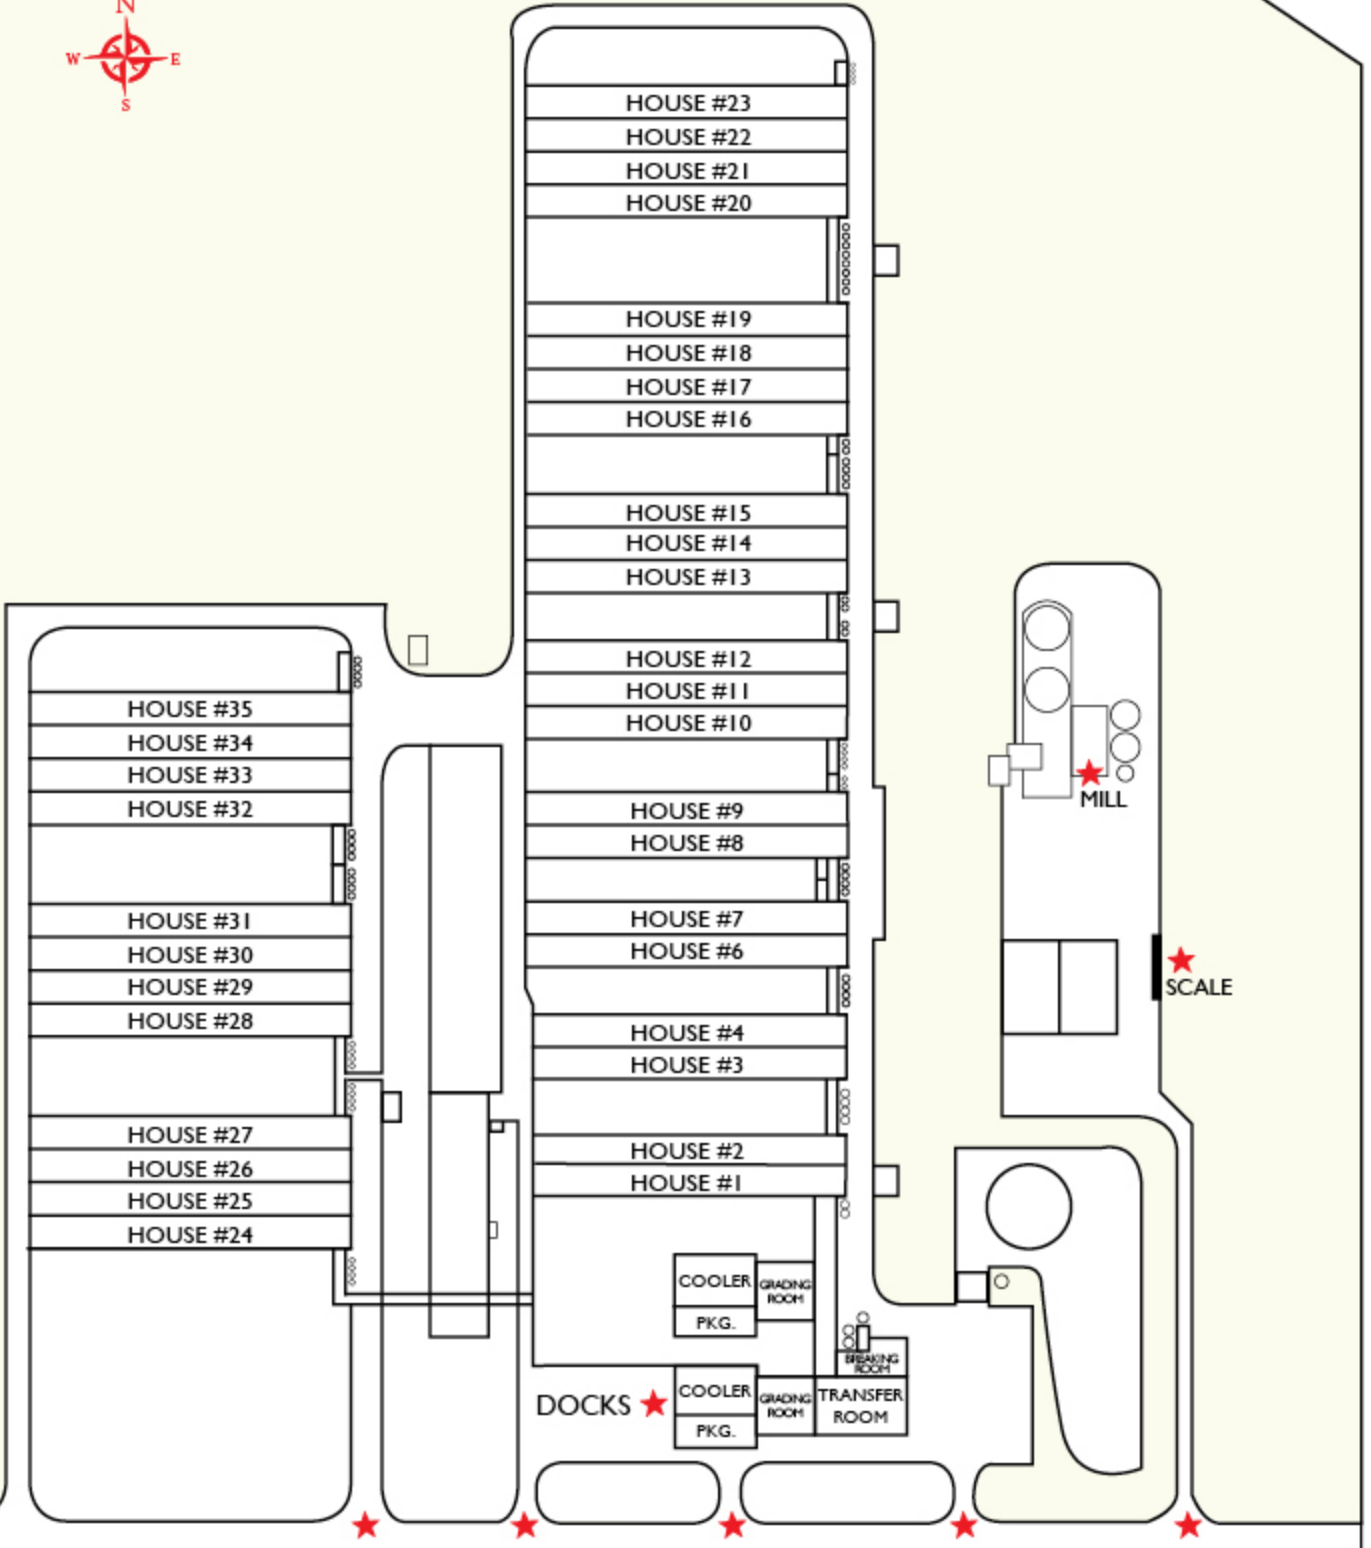

HERBRUCK'S

6425 W. GRAND RIVER AVE, SARANAC, MI
616.642.9421

THE HENNERY

DATE 12/23/15

DRAWN BY H.K.M.

PORTLAND ROAD

GATE D

GATE C
EGG PICK-UP
& FERTILIZER
PICK-UP

GATE B

GATE A
EMPLOYEE
ENTRANCE

GRAIN PICK-UP
& DELIVERY