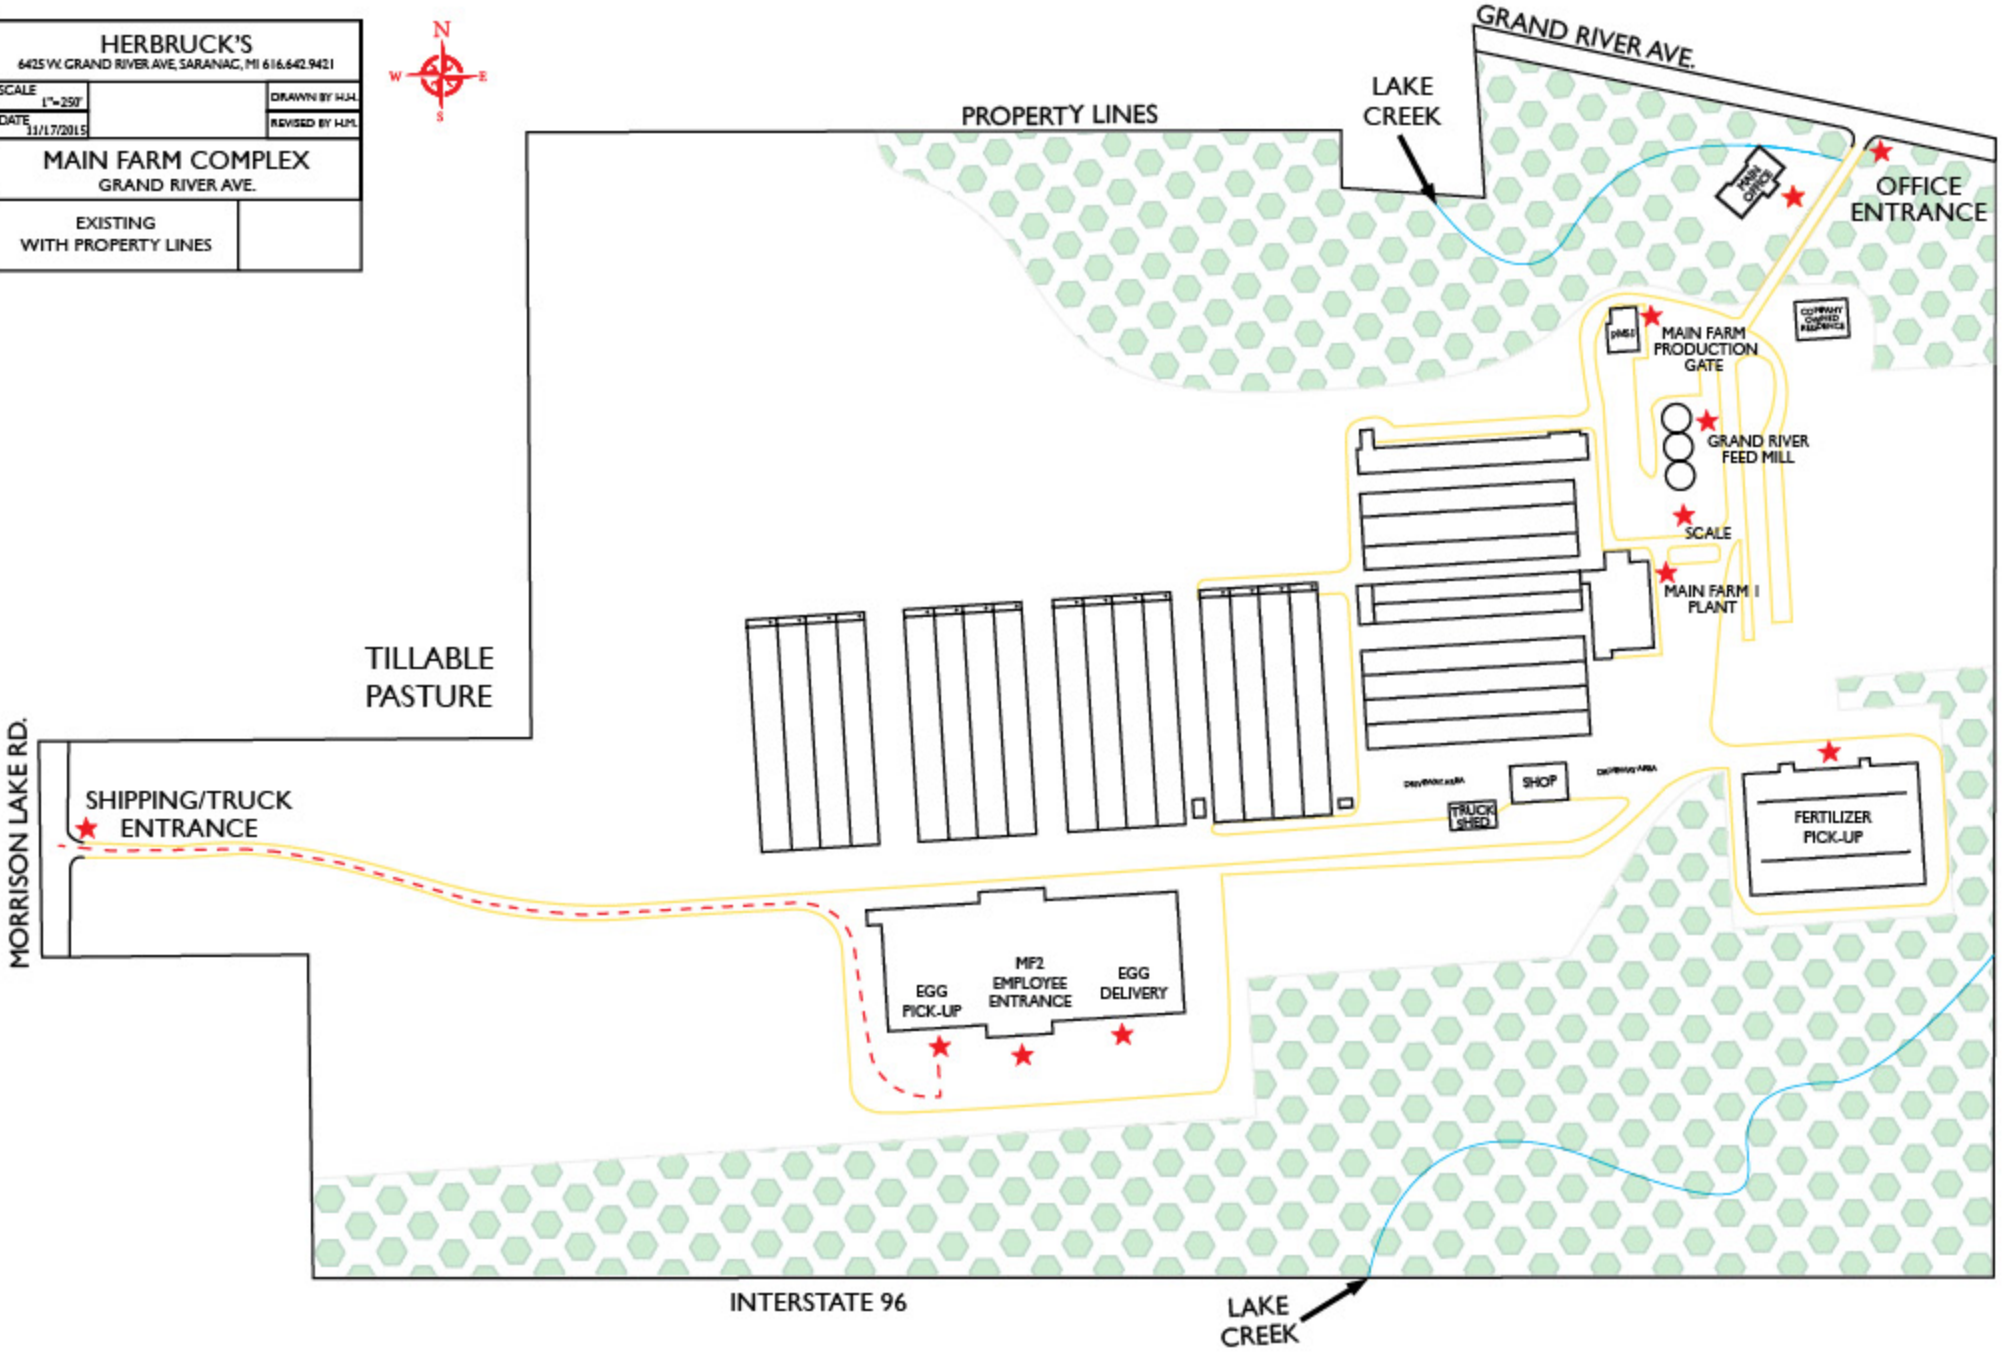

HERBRUCK'S		
6425 W. GRAND RIVER AVE. SARANAC, MI 616.642.9421		
SCALE	1"=250'	DRAWN BY HJL
DATE	11/17/2015	REVISED BY HJL
MAIN FARM COMPLEX		
GRAND RIVER AVE.		
EXISTING WITH PROPERTY LINES		

MORRISON LAKE RD.

TILLABLE PASTURE

PROPERTY LINES

LAKE CREEK

GRAND RIVER AVE.

OFFICE ENTRANCE

MAIN FARM PRODUCTION GATE

GRAND RIVER FEED MILL

SCALE

MAIN FARM I PLANT

FERTILIZER PICK-UP

EGG PICK-UP
MF2 EMPLOYEE ENTRANCE
EGG DELIVERY

TRUCK SHED

SHOP

INTERSTATE 96

LAKE CREEK